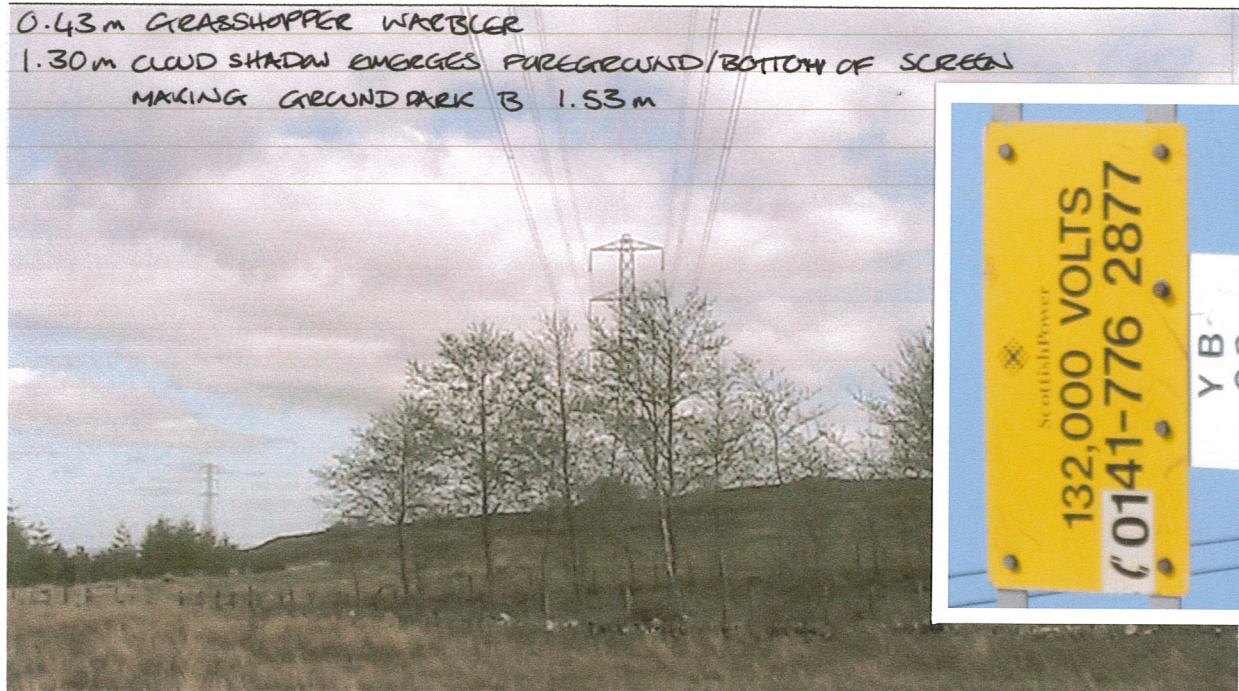

Transmission tower number YB/09

Video file number 09MAR006 - 00007

Tower co-ordinates 55° 48' 15.8" N 04° 26' 21.3" W

SOUND

wind noise	bird song	traffic noise	voices	other <u>TREES RUSTLING</u>
low/moderate/high <u>continuous</u>	nearby/local/distant continuous	nearby/local/distant continuous	nearby/local/distant continuous	nearby/local/distant continuous
frequent	<u>frequent</u>	frequent	frequent	<u>frequent</u>
intermittent	intermittent	intermittent	intermittent	intermittent
occasional	occasional	occasional	occasional	occasional
<u>blusters</u>	<u>COAL TITS</u> <u>WILLOW WARBLEDERS.</u>			

TIME SPECIFIC DETAILS

ACTIVITY

weather	vegetation	wildlife	people	traffic	other
fast <u>slow</u>	still <u>some movement</u>		standing	bikes	
<u>moving clouds</u>	<u>much movement</u>		sitting	motorbikes	
<u>moving shadows</u>			strolling	cars	
precipitation			walking	vans	
			running	trucks	

PERCEPTION

security	intimate	<u>comfortable</u>	safe	unsettling	threatening
stimulus	monotonous	bland	<u>interesting</u>	challenging	inspiring
tranquillity	inaccessible	<u>remote</u>	vacant	<u>peaceful</u>	busy
pleasure	unpleasant	<u>pleasant</u>	attractive	beautiful