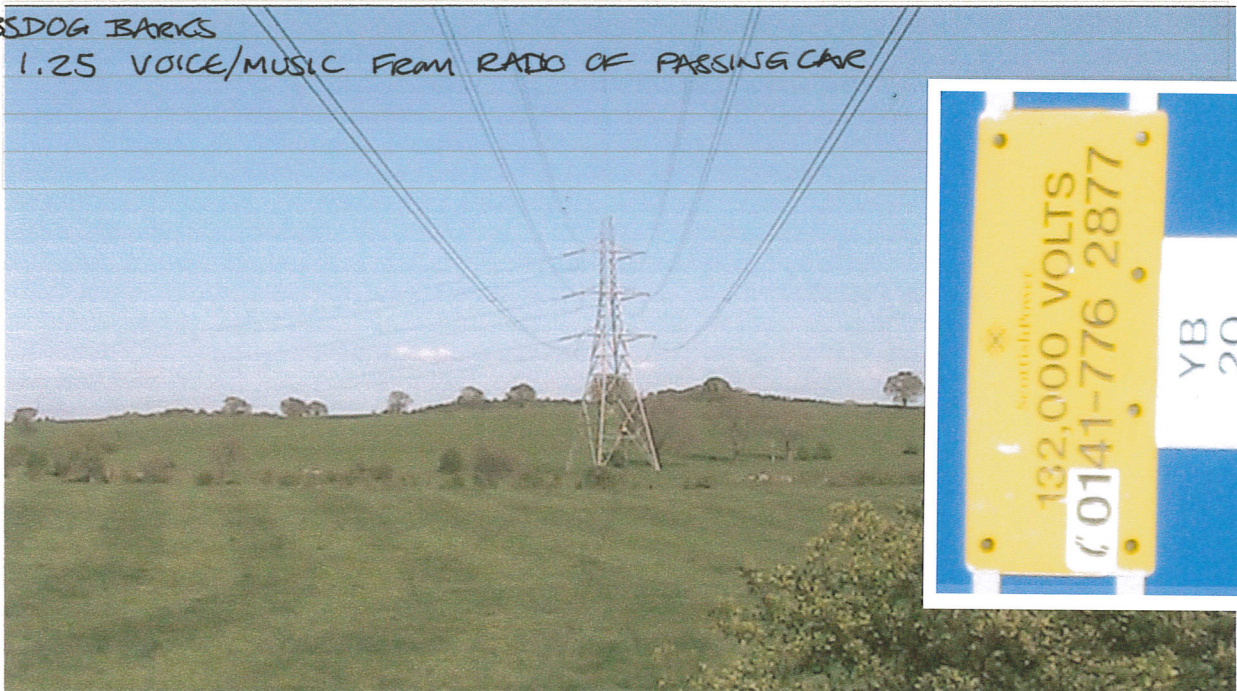

Transmission tower number YB/20

Video file number ZOM0002-00001

Tower co-ordinates 55° 49' 10.0" N

04° 23' 20.1" W

SOUND

wind noise	bird song	traffic noise	~~voice~~ <u>DOGS</u> <u>MARINE</u>	other <u>CAR RADIO</u>
low/moderate/high	nearby/local/<u>distant</u>	<u>nearby</u>/local/distant	nearby/local/distant	nearby/local/distant
continuous	<u>continuous</u>	<u>continuous</u>	continuous	continuous
frequent	frequent	frequent	frequent	frequent
intermittent	intermittent	intermittent	<u>intermittent</u>	intermittent
occasional	occasional	occasional	occasional	occasional
blusters				<u>MOMENTARILY</u>

TIME SPECIFIC DETAILS

0.35 DOG BARKS

1.25 VOICE/MUSIC FROM RADIO OF PASSING CAR

ACTIVITY

weather	vegetation	wildlife	people	traffic	other
fast	still		standing	bikes	
<u>slow</u>	<u>some movement</u>		sitting	motorbikes	
<u>moving clouds</u>	much movement		strolling	cars	
moving shadows			walking	vans	
precipitation			running	trucks	

PERCEPTION

security	intimate	<u>comfortable</u>	safe	<u>unsettling</u>	threatening
stimulus	monotonous	bland	<u>interesting</u>	challenging	inspiring
tranquillity	inaccessible	remote	vacant	<u>peaceful</u>	busy
pleasure	unpleasant	<u>pleasant</u>	attractive	beautiful	

SLIGHTLY - UNKNOWN TERRITORY.