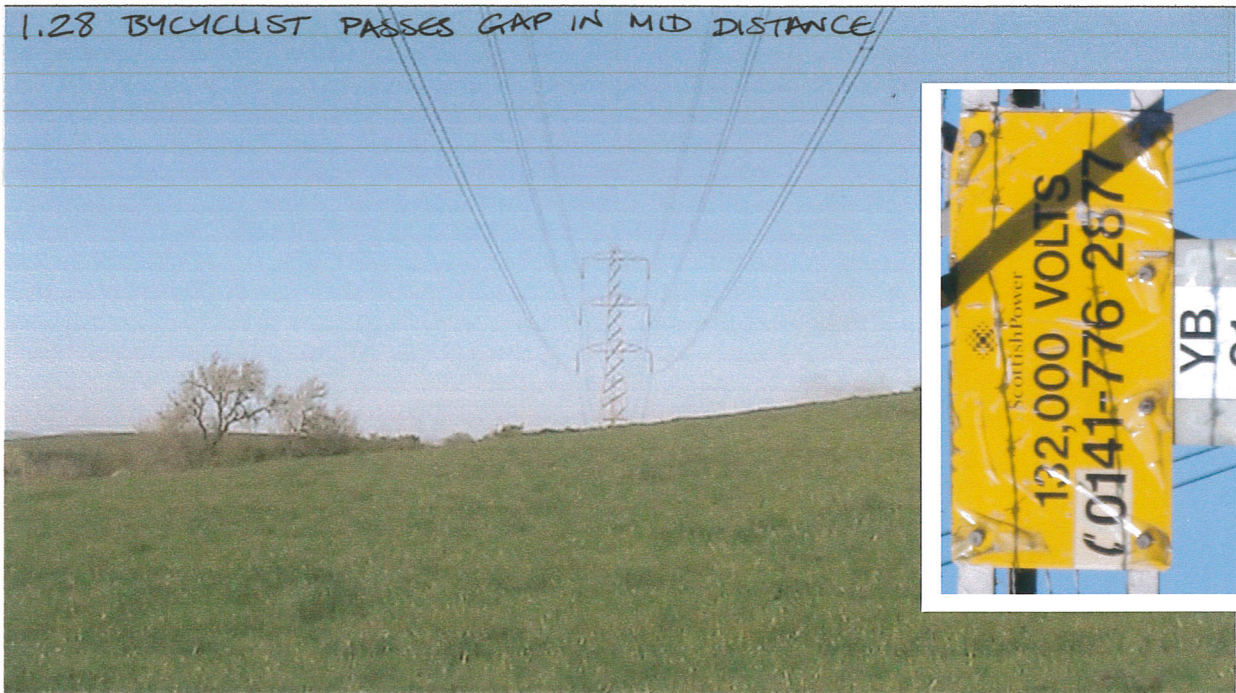

Transmission tower number YB/21

Video file number 21MAY003-00002

Tower co-ordinates 55° 49' 19.7" N

04° 23' 13.5" W

SOUND

wind noise	bird song	traffic noise	voices	other <u>DEGS MORING</u>
low/moderate/high	nearby/local/<u>distant</u>	nearby/local/<u>distant</u>	nearby/local/distant	nearby/local/distant
continuous	<u>continuous</u> <u>VARIED</u>	<u>continuous</u>	continuous	continuous
frequent	frequent	frequent	frequent	frequent
intermittent	intermittent	intermittent	intermittent	<u>intermittent</u>
occasional	occasional	occasional	occasional	occasional
blusters	<u>BLACKBIRDS</u>			

TIME SPECIFIC DETAILS

1.28 BICYCLIST PASSES GAP IN MID DISTANCE

ACTIVITY

weather	vegetation	wildlife	people	traffic	other <u>SMOKE</u>
fast	still	<u>occ. FLIES.</u>	standing	<u>bikes</u>	<u>1 DISTANT HORIZON (R)</u>
slow	<u>some movement</u>		sitting	motorbikes	
moving clouds	much movement		strolling	cars	
moving shadows			walking	vans	
precipitation			running	trucks	

PERCEPTION

security	intimate	<u>comfortable</u>	safe	<u>unsettling</u>	threatening
stimulus	monotonous	bland	<u>interesting</u>	challenging	inspiring
tranquillity	inaccessible	remote	vacant	<u>peaceful</u>	busy
pleasure	unpleasant	<u>pleasant</u>	attractive	beautiful	

SIGHTLY, UNKNOWN TERRITORY.